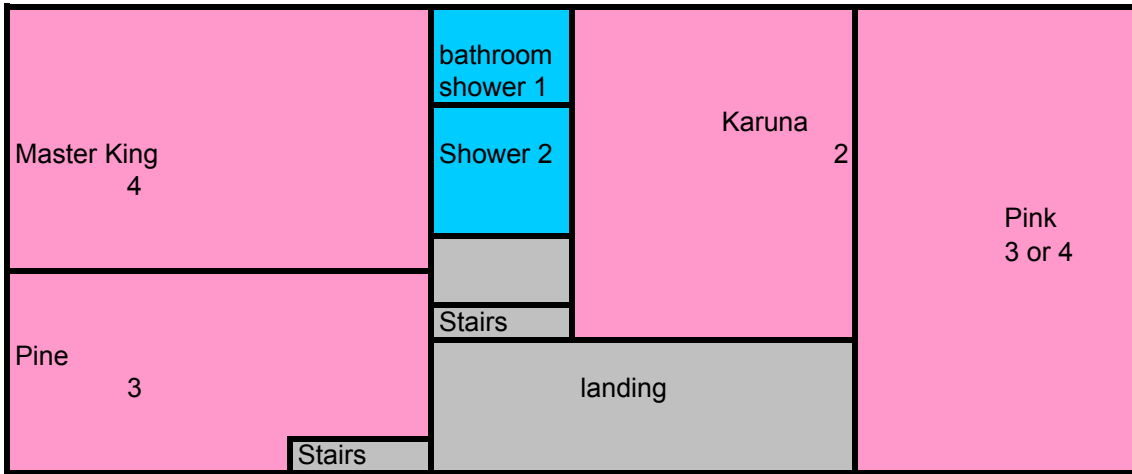

LANE HOUSE FARM ROOMS

Ground Floor

- bed
- sitting
- halls
- bath/wc
- kitch/din

1st Floor

Top floor